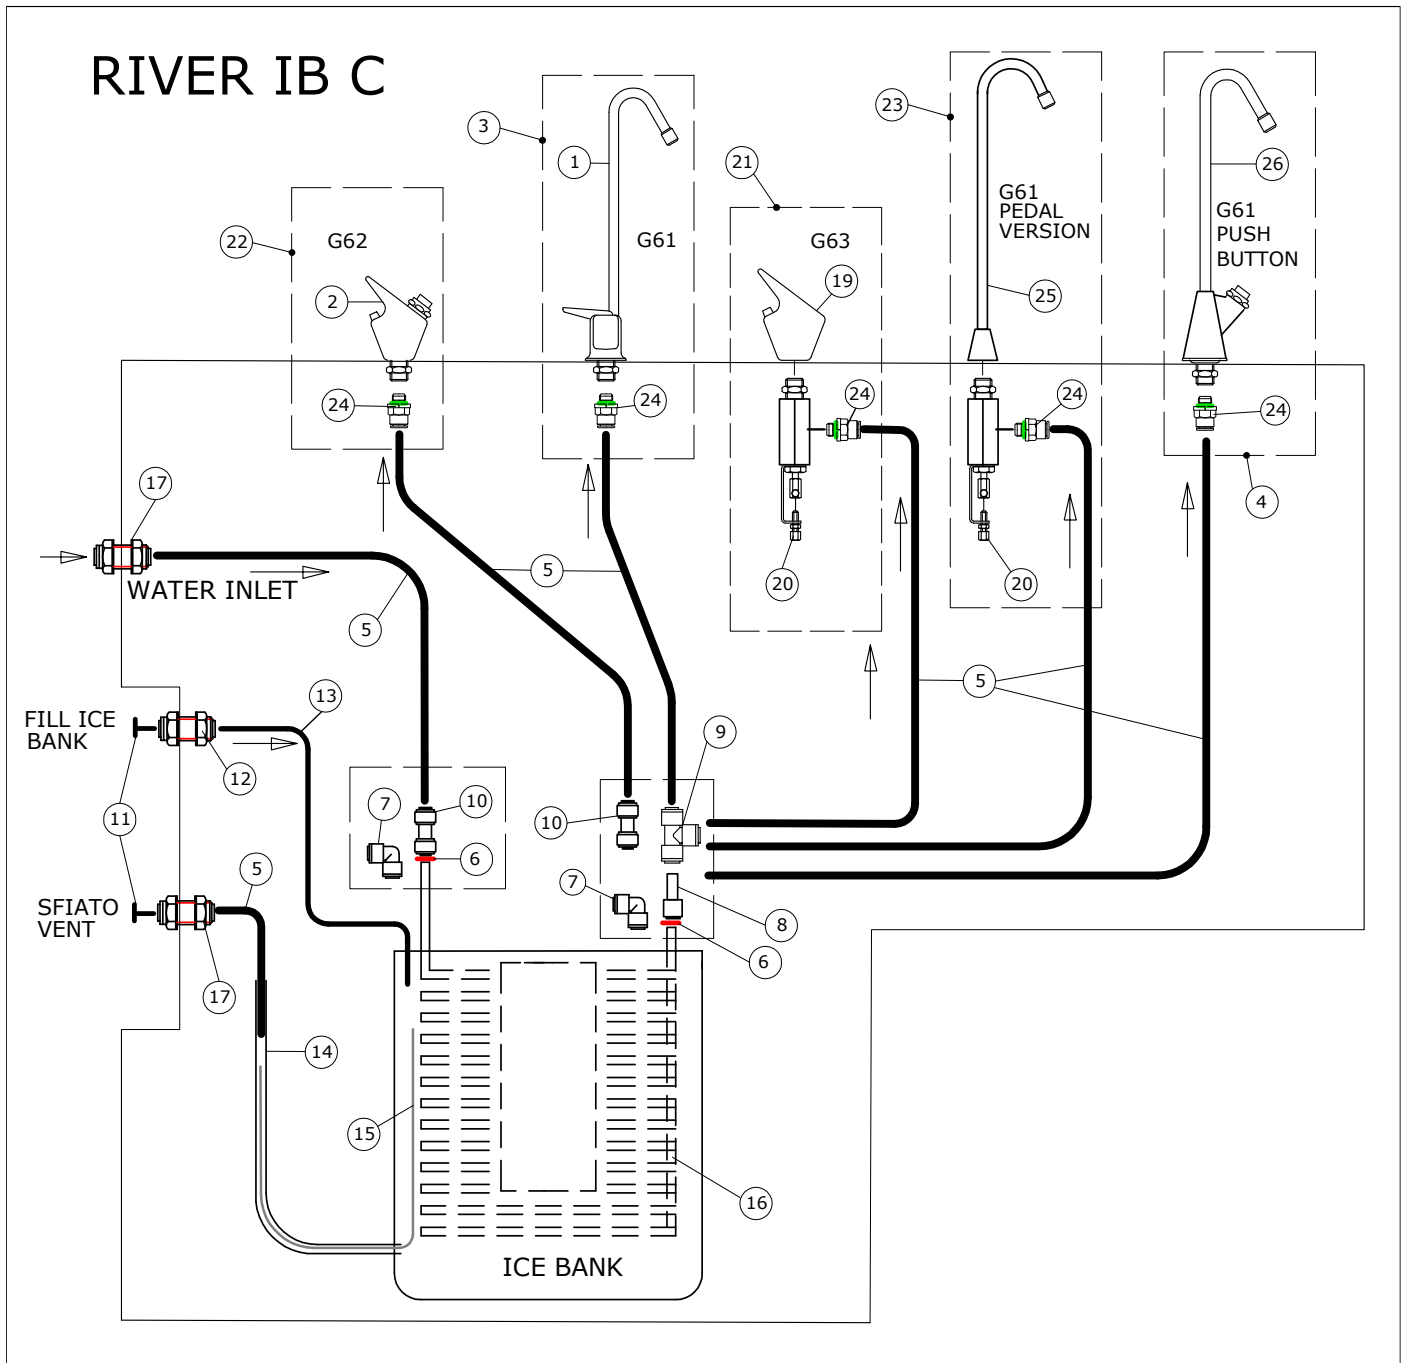

# River reservedelstegning alle modeller

RIVER 20-30-55 IB C R134a & R290

Code	MACCHINA
Date	2023-10-17th A4
Description	RIVER 20-30-55 IB C R134a & R290
GENERAL EXPLODED DRAWING	
Note	

## Beskrivelse alle modeller

POS:	COSMETAL	CELLI	DESCRIPTION
1	2521705	271989	G61 single faucet
2	2521706	208154	G62 single faucet
3	207927	207927	G61 lever faucet complete kit with fitting
4	124131	124131	G61 push button faucet complete kit with fitting
5	2801363	088113	Tube 8 mm
6	2521429	272035	Clip 1/4"
7	2521436	010422	Reduction elbow 8-6 PM210806E
8	2521453	009313	Reduction stem 8 - tube 6 PM060806E
9	2521364	046156	Fitting tee 8-8-8 PM0208E
10	2521392	010421	Straight reduction 8 - 6 PM200806E
11	2521372	272074	Plug 8 mm PE-0806
12	2521490	272073	Bulkhead connector 8 - 6
13	2801368	272038	Tube 6 mm PE-0604
14	2801325	272097	Tube silicone peroxide 8 x 12
15	2801332	272096	Tube silicone 5 x 3
16	1601486	302742	Water coil River 20
	1601325	272181	Water coil River 30
	1601336	272084	Water coil River 55
17	2521371	069044	Bulkhead connector 8 - 8
19	2521707	272212	G63 single faucet
20	2781193	272218	Complete mechanical valve
21	124134	124134	G63 faucet complete kit with fitting and mechanical valve
22	124133	124133	G62 faucet with push button complete kit with fitting
23	124132	124132	G61 faucet for pedal complete kit with fitting and mechanical valve
24	209654	209654	Brass fitting 1/8M - 8
25	304656	304656	G61 faucet single for pedal
26	272190	272190	G61 faucet single for push button

# River UP reservedelstegning alle modeller

RIVER UP 30-55 IB C R134a & R290

Code	MACCHINA
Data	2023-10-17th A4
Descrizione	RIVER UP 30-55 IB C R134a & R290
	GENERAL EXPLODED DRAWING
	Note
<small>QUESTO PRODOTTO È TUTELATO DALLA LEGGE SUL DIRITTO ALLA PROPRIETÀ INTELLETTUALE. È VIETATA LA RIPRODUZIONE, L'USO O LA DISTRIBUZIONE SENZA PERMESSA DELLA COSMETAL S.p.A.</small>	