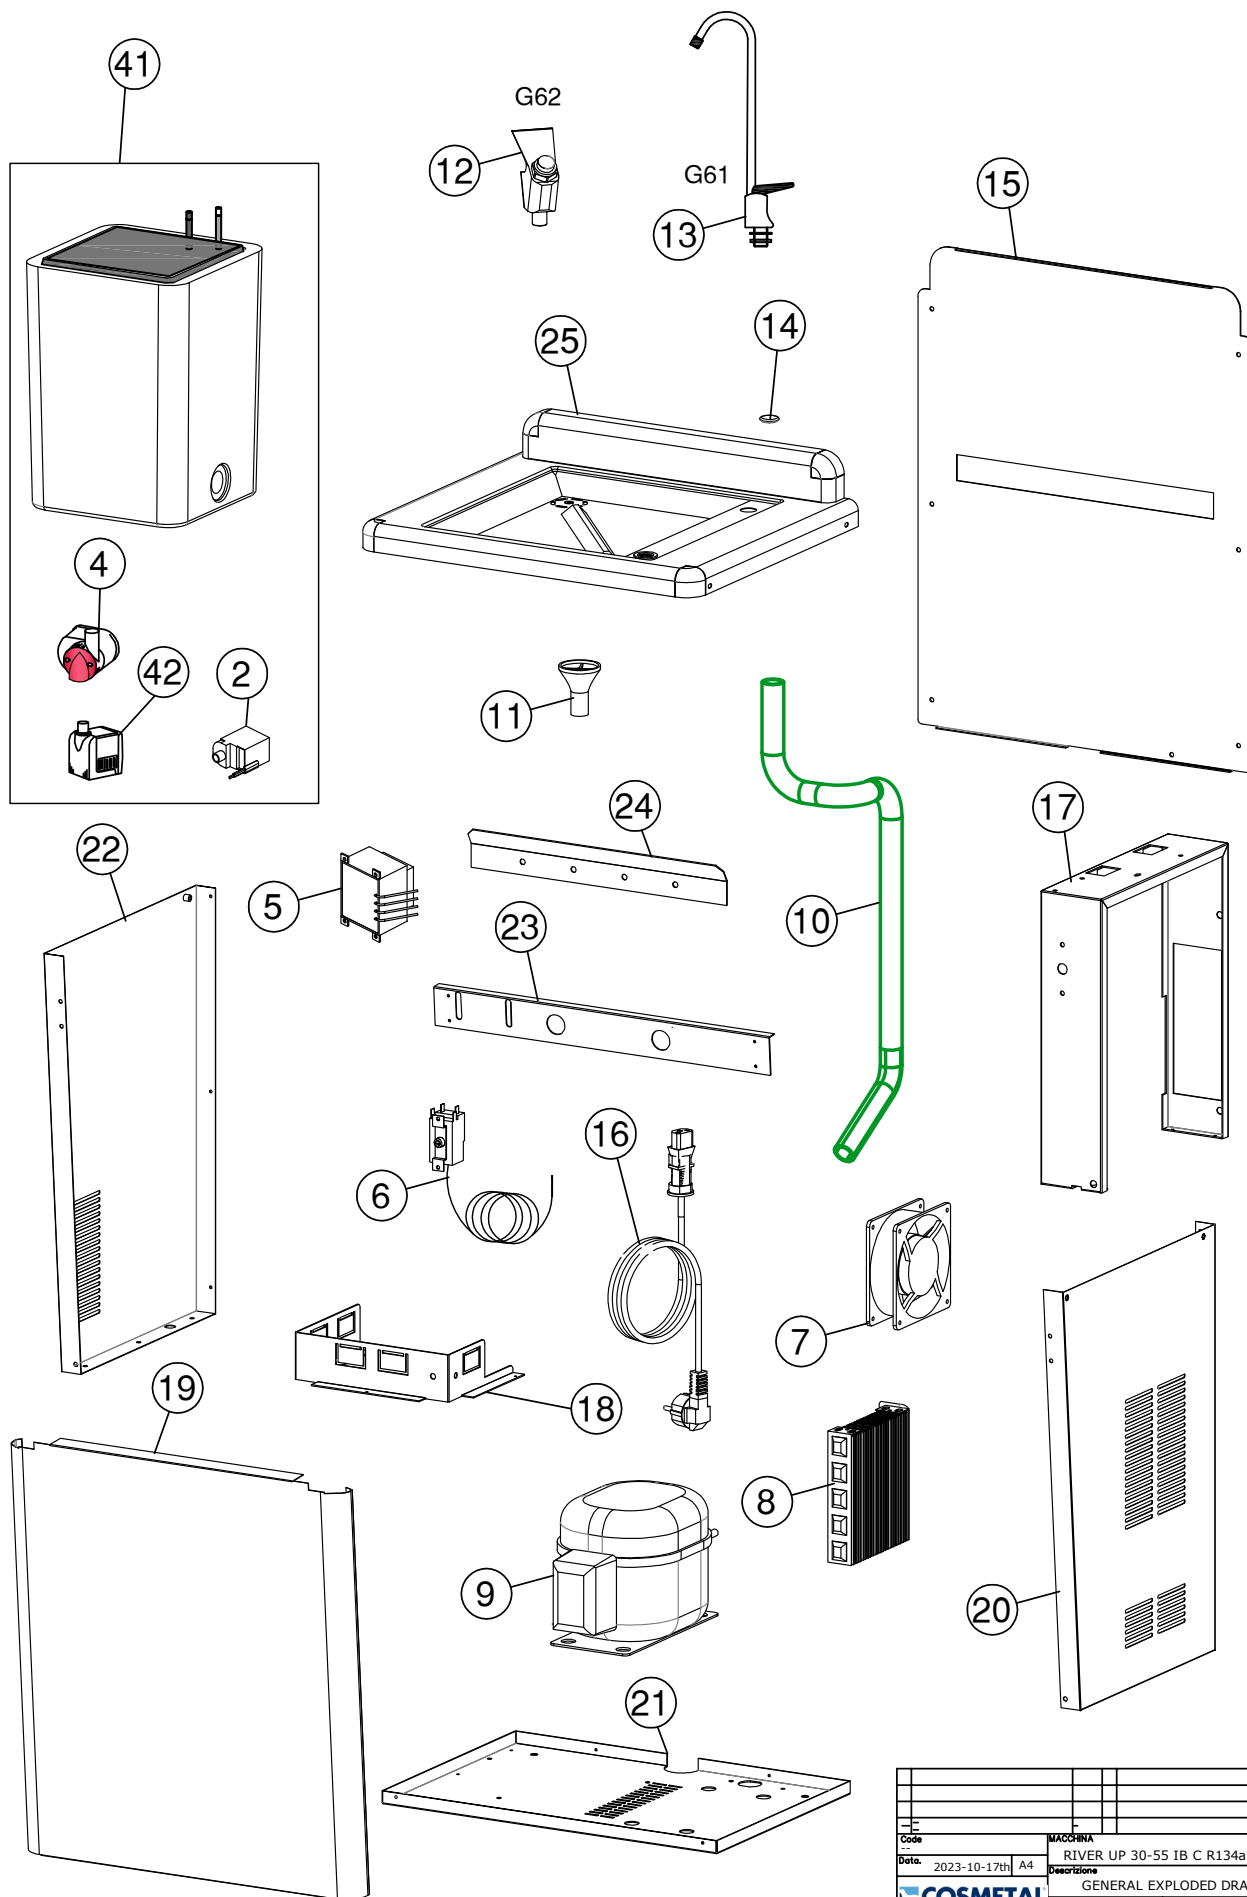

River UP reservedelstegning alle modeller

RIVER UP 30-55 IB C R134a & R290

Code	MACCHINA
Data	2023-10-17th A4
Descrizione	RIVER UP 30-55 IB C R134a & R290
	GENERAL EXPLODED DRAWING
	Note
QUESTO PRODOTTO È TUTELATO DALLA LEGGE SUL DIRITTO ALLA PROPRIETÀ INTELLETTUALE. È VIETATA LA RIPRODUZIONE, L'USO O LA DISTRIBUZIONE SENZA PERMESSA DELLA COSMETAL S.p.A.