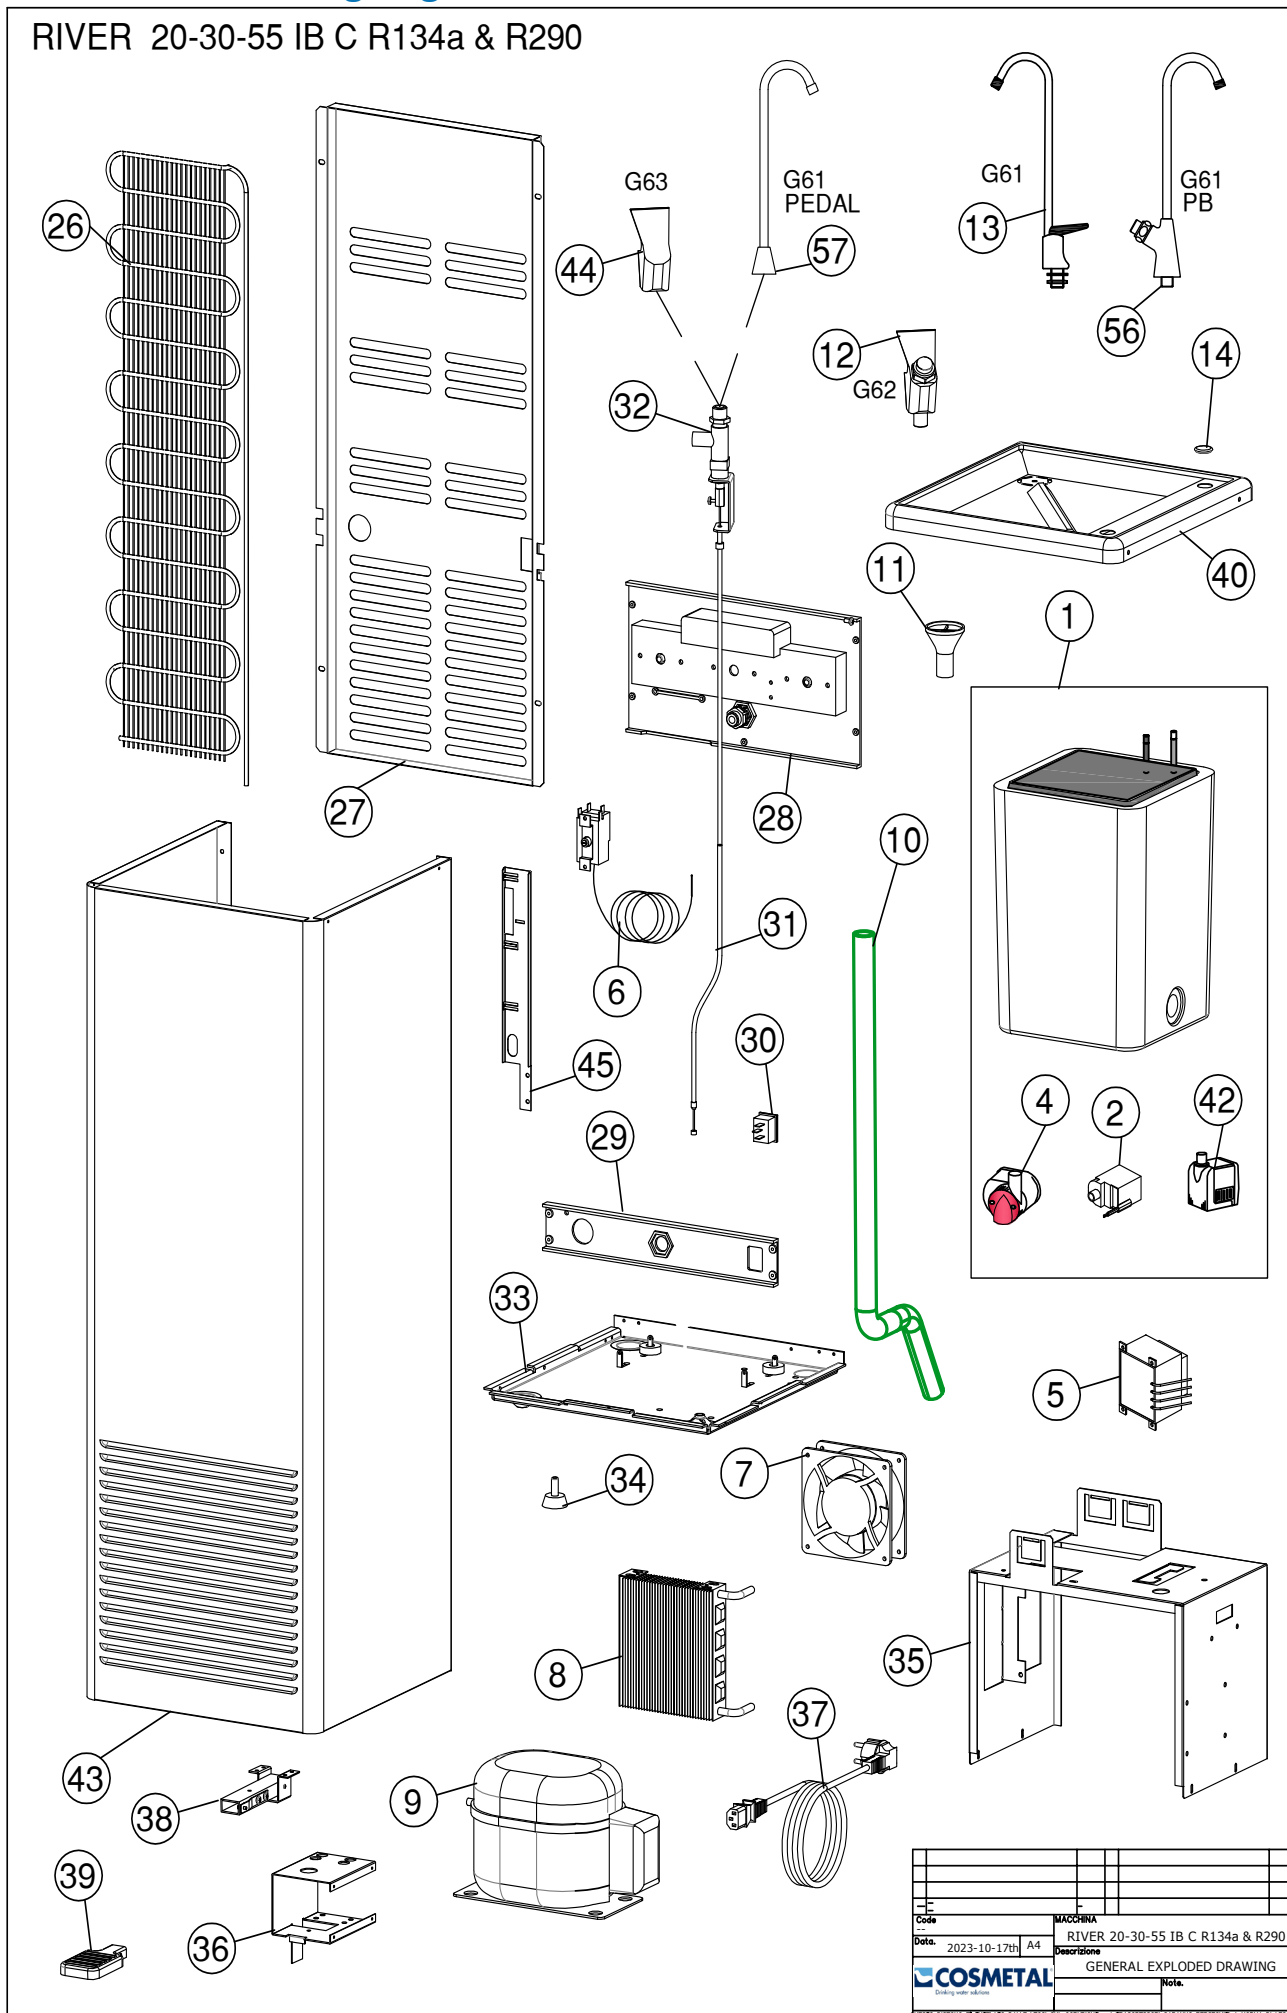

# River reservedelstegning alle modeller

RIVER 20-30-55 IB C R134a & R290

Code	MACCHINA
Date	2023-10-17th A4
Description	RIVER 20-30-55 IB C R134a & R290
GENERAL EXPLODED DRAWING	
Note	