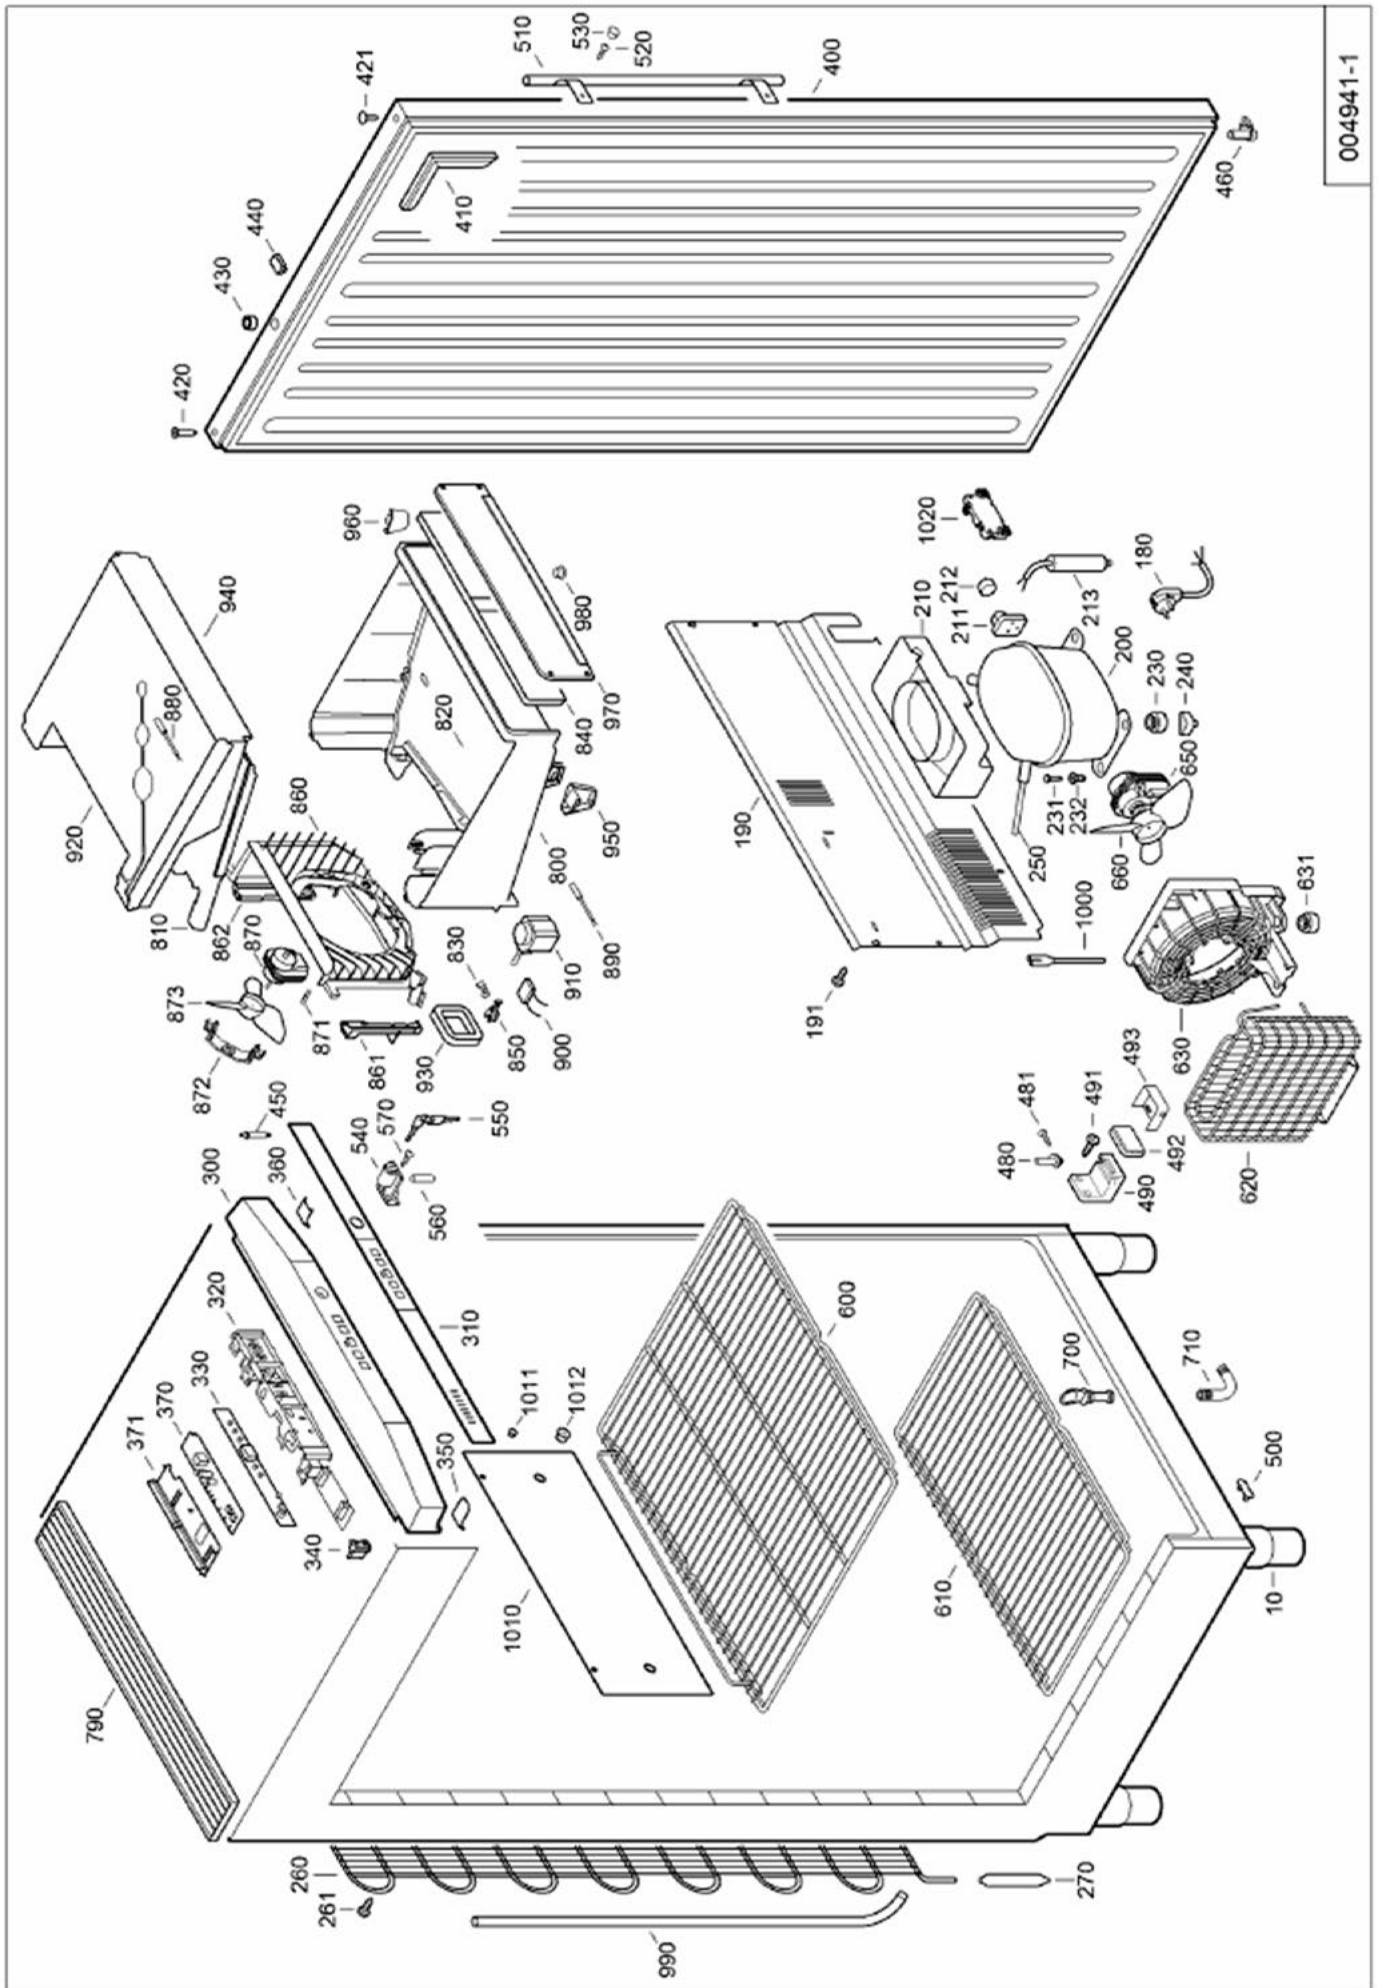

RESERVEDELER LIEBHERR FRYSESKAP

• GGv 5060

004941-1

Reservedelsliste Liebherr GGv5060 rev 10.05.2017

Pos	Del nr.:	Antall	Beskrivelse
10	7043485	4	ADJUSTING SCREW
180	6009916	1	SUPPLY LINE
190	9007493	1	PSEUDOGROUP
191	4098124	6	HEXAGON-HEAD SELF-TAPPING SCREW
200	6119309	1	COMPRESSOR R 290
210	7438689	1	EVAPORATOR TRAYS
211	6941607	1	RELAY
212	6941609	1	SAFETY TEMPERATURE LIMITER
213	6242999	1	CAPACITOR
230	7266120	4	SPECIAL SECURING HARDWARE
231	7422236	2	VARIOUS RETAINING FIXTURES
232	7422234	2	VARIOUS RETAINING FIXTURES
240	7402888	4	SPECIAL SECURING HARDWARE
250	7700001	1	PIPE
260	5941551	1	CONDENSER WIRE TUBE, UPRIGHT
261	4098995	4	HEXAGON-HEAD SELF-TAPPING SCREW
270	5942695	1	DRYER
300	7435337	1	FRONT TRIM
310	7738233	1	OPERATING UNIT FILM
320	7428007	1	VARIOUS RETAINING FIXTURES
330	6114277	1	POWER BOARD
340	7427264	2	SENSOR RETAINING FIXTURE
350	7428011	1	COVER
360	7428009	1	COVER
370	6133671	1	POWER BOARD
371	7432569	1	VARIOUS RETAINING FIXTURES
400	9021699	1	DOOR, CAVITY-FOAMED
410	7110511	1	GASKET
420	7429515	2	BUSHING
421	7432674	1	PLUG
430	7429393	1	PLUG
440	7436673	1	SWITCHING COMPONENTS
450	7113761	1	BOLT
460	7432561	2	BUSHING
480	7044359	1	BOLT
481	4084903	1	OVAL-HEAD SCREW
490	7044439	1	ZINC DIE-CAST BEARING BLOCK
491	4084013	2	OVAL-HEAD SCREW
492	7432453	1	COVER PLATE
500	7424163	1	COVER PLATE
510	7043457	1	MOULDED HANDLE
520	4098699	4	COUNTERSUNK SCREW
530	7428280	4	PLUG
540	7044561	1	SWITCHING COMPONENTS
550	7043341	2	KEY
560	7043217	1	BUSHING
570	4084783	1	OVAL-HEAD SCREW
600	7113475	4	GRID SHELF